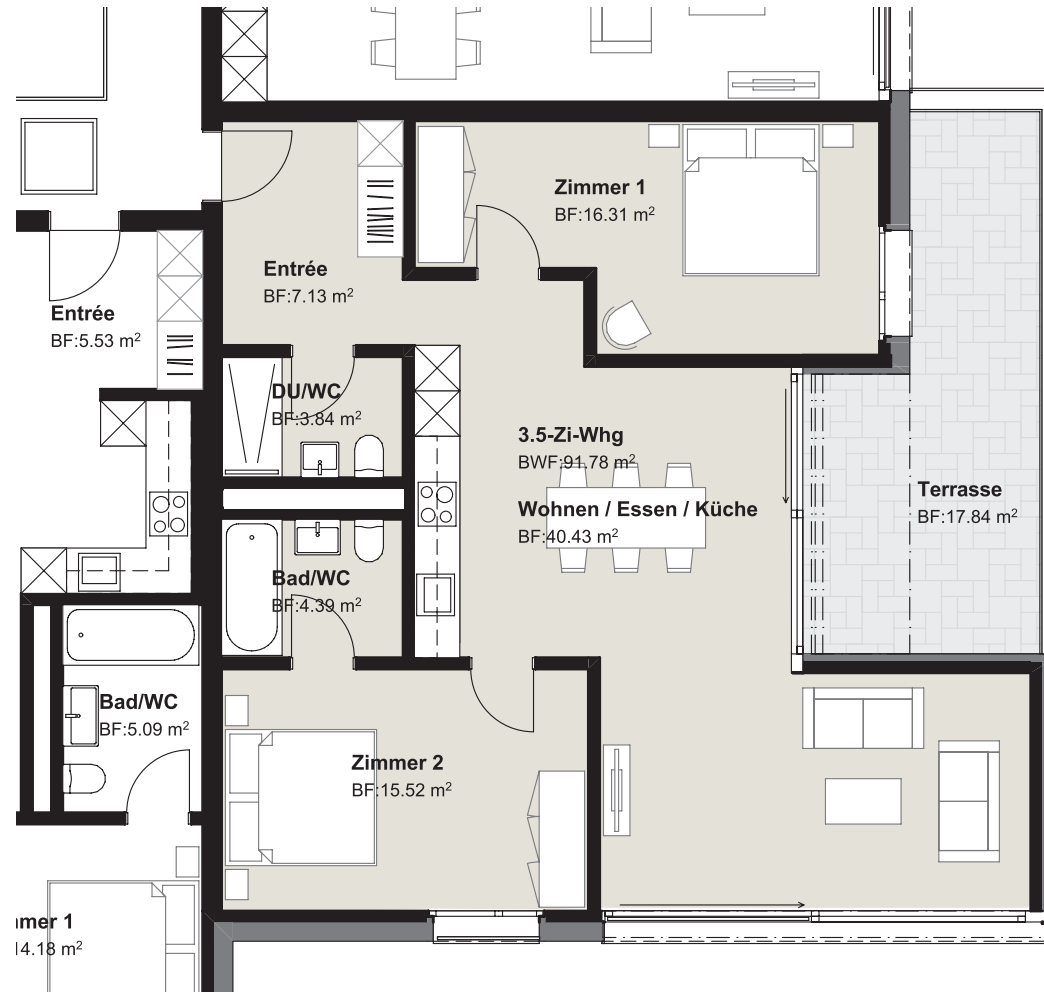

WHG 405

ATTIKA

3.5 Zimmer

91.78 m² BWF

17.84 m² Terrasse

1:100 5m